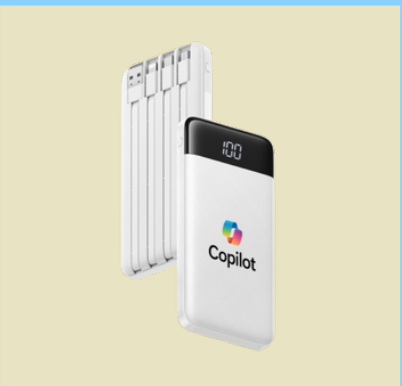

- a. Fringe Premium Terry Towel
- b. Cotton & Jute Striped Tote
- c. Recycled Stainless Steel Tumbler

- d. Waffle Throw
- e. Power Bank with Built-In Cables
- f. Adjustable Neck Fan

c.

d.

e.

f.

DOCKSIDE VIBES